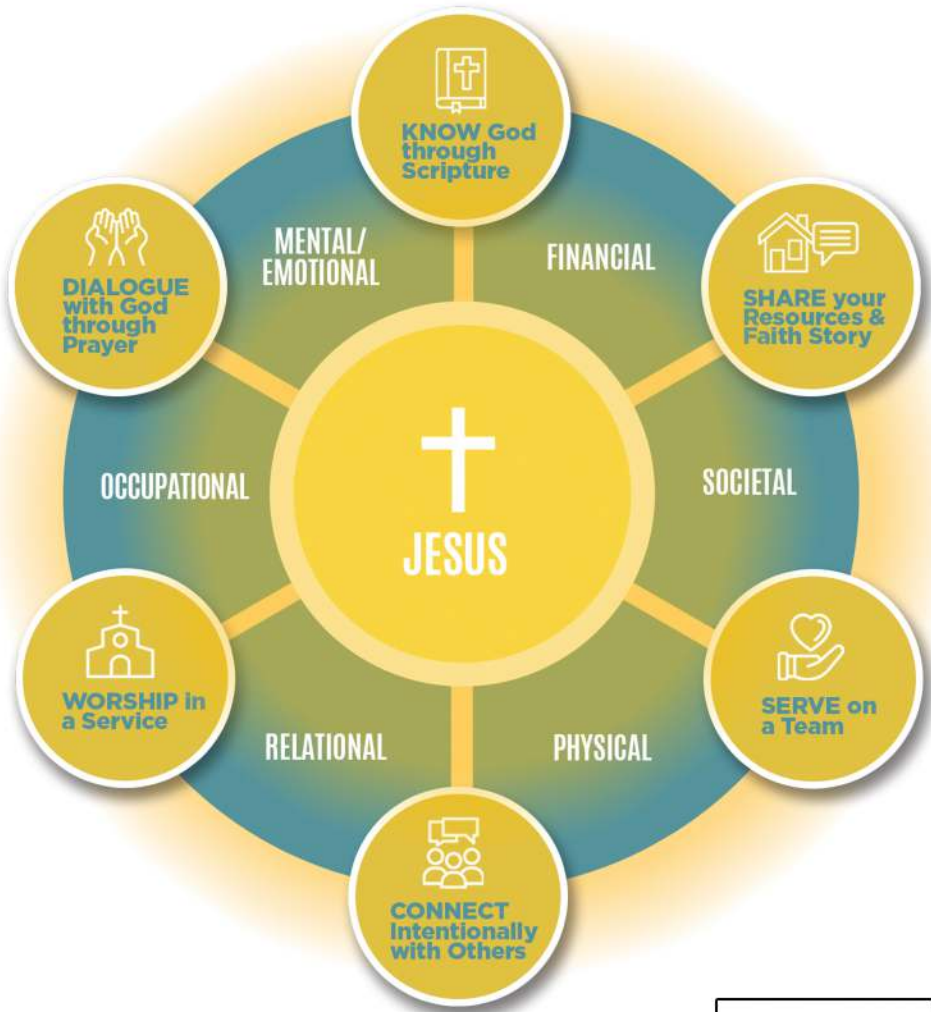

**KNOW GOD
THROUGH
SCRIPTURE**

**WORSHIP
IN A
SERVICE**

VERSE

John 15:5 - I am the vine; you are the branches. If you remain in me and I in you, you will bear much fruit; apart from me you can do nothing.

DISCUSSION QUESTIONS

1. Based on John 15:1-11, to live a joyful, healthy life on earth and spend eternal life in heaven we must ABIDE in Jesus. What does it mean to ABIDE?
2. Based on Jesus' vine illustration, which branch best describes you? Why?

3. If you are a Jesus-Follower, when did you make that definitive decision to abide in the vine of Jesus? How are you abiding? Any areas you want to bear more fruit?

ACTIVITY

Look at the six Values of a Wholehearted Jesus-Follower resource webpage. Choose one resource to use this week and one to use in the next month: Blackrock.org/resources.

VALUES OF A WHOLEHEARTED

JESUS-FOLLOWER

For resources to grow in a specific area, visit our resource page by scanning the QR code or go to blackrock.org/resources.