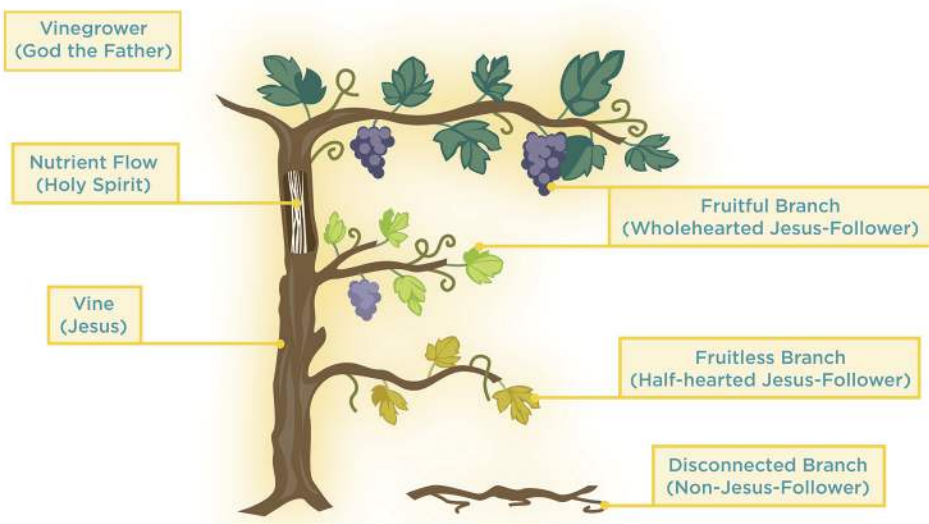

**KNOW GOD
THROUGH
SCRIPTURE**

**WORSHIP
IN A
SERVICE**

VERSE

John 15:5 - I am the vine; you are the branches. If you remain in me and I in you, you will bear much fruit; apart from me you can do nothing.

DISCUSSION QUESTIONS

1. Based on John 15:1-11, to live a joyful, healthy life on earth and spend eternal life in heaven we must ABIDE in Jesus. What does it mean to ABIDE?
2. Based on Jesus' vine illustration, which branch best describes you? Why?

3. If you are a Jesus-Follower, when did you make that definitive decision to abide in the vine of Jesus? How are you abiding? Any areas you want to bear more fruit?

ACTIVITY

Look at the six Values of a Wholehearted Jesus-Follower resource webpage. Choose one resource to use this week and one to use in the next month: Blackrock.org/resources.